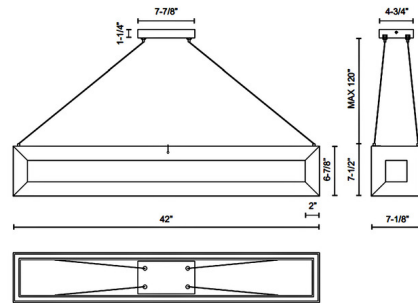

Specifications

COLOR White
BODY FINISH White Oak
WATTAGE 57W
DIMMER Standard 120V
DIMENSIONS 42"L x 7.12"W x 7.5"H
INTEGRATED LED MODULE 1 x LED/57W/120V LED
COUNTRY OF ORIGIN China

Technical Information

PRODUCT DIMENSIONS Adjustable Cable Length: 120"
COLOR RENDERING 90 CRI
LAMP COLOR 3000K
LUMENS/WATT 34.91
LUMINOUS FLUX 1990 lumens

Shown in white oak / white

CLICK TO VIEW PRODUCT

Notes: