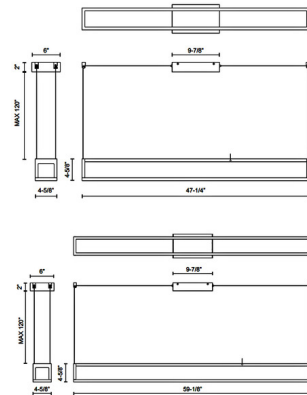

Shown in black / white