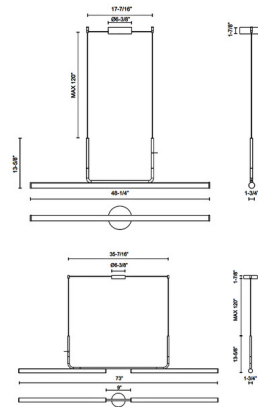

Specifications

COLOR Frosted
BODY FINISH Brushed Gold
WATTAGE 32W
DIMMER Standard 120V
DIMENSIONS 48.25"L x 1.75"W x 13.62"H
INTEGRATED LED MODULE 1 x LED/32W/120V LED
COUNTRY OF ORIGIN China

Technical Information

PRODUCT DIMENSIONS Adjustable Cable Length: 120"
COLOR RENDERING 90 CRI
LAMP COLOR 3000K
LUMENS/WATT 54.38
LUMINOUS FLUX 1740 lumens

Shown in brushed gold / frosted

CLICK TO VIEW PRODUCT

Notes: