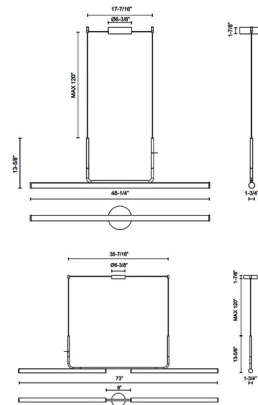

Specifications

COLOR	Frosted
BODY FINISH	Brushed Gold
WATTAGE	32W
DIMMER	Standard 120V
DIMENSIONS	48.25"L x 1.75"W x 13.62"H
INTEGRATED LED MODULE	1 x LED/32W/120V LED
COUNTRY OF ORIGIN	China

Technical Information

PRODUCT DIMENSIONS	Adjustable Cable Length: 120"
COLOR RENDERING	90 CRI
LAMP COLOR	3000K
LUMENS/WATT	54.38
LUMINOUS FLUX	1740 lumens

Shown in brushed gold / frosted

CLICK TO VIEW PRODUCT

Notes: