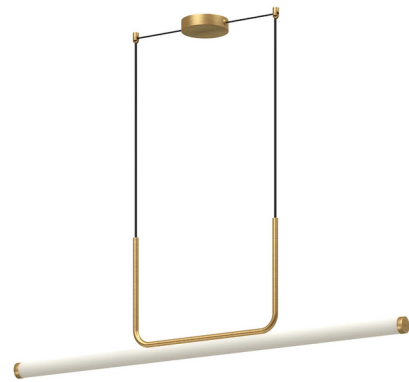

Lightology

lightology.com
866-954-4489
05-21-26

Project: _____
 Company: _____
 Location: _____ Fixture Type: _____
 SPEC #: **KZC1193105**
 Approved On: _____ Approved By: _____

Vesper Linear Pendant By Kuzco Lighting

Description

The Vesper Linear Pendant brings a clean industrial vibe to your interior space. The playful U shaped frame hold a tubular acrylic diffuser, casting warm shadows across your room. Suitable for Sloped Ceilings.

Specifications

COLOR	Frosted
BODY FINISH	Brushed Gold
WATTAGE	32W
DIMMER	Standard 120V
DIMENSIONS	48.25"L x 1.75"W x 13.62"H
INTEGRATED LED MODULE	1 x LED/32W/120V LED
COUNTRY OF ORIGIN	China

Technical Information

PRODUCT DIMENSIONS	Adjustable Cable Length: 120"
COLOR RENDERING	90 CRI
LAMP COLOR	3000K
LUMENS/WATT	54.38
LUMINOUS FLUX	1740 lumens

Shown in brushed gold / frosted

CLICK TO VIEW PRODUCT

Notes: