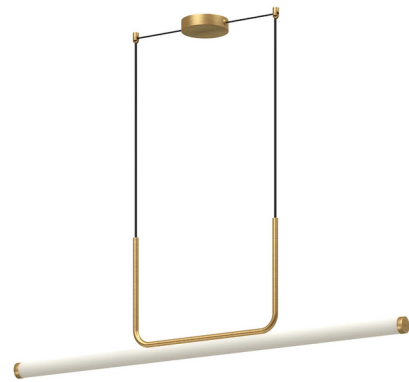

Lightology

lightology.com
866-954-4489
04-05-26

Project: _____
 Company: _____
 Location: _____ Fixture Type: _____
 SPEC #: **KZC1193105**
 Approved On: _____ Approved By: _____

Vesper Linear Pendant By Kuzco Lighting

Description

The Vesper Linear Pendant brings a clean industrial vibe to your interior space. The playful U shaped frame hold a tubular acrylic diffuser, casting warm shadows across your room. Suitable for Sloped Ceilings.

Specifications

COLOR	Frosted
BODY FINISH	Brushed Gold
WATTAGE	32W
DIMMER	Standard 120V
DIMENSIONS	48.25"L x 1.75"W x 13.62"H
INTEGRATED LED MODULE	1 x LED/32W/120V LED
COUNTRY OF ORIGIN	China

Technical Information

PRODUCT DIMENSIONS	Adjustable Cable Length: 120"
COLOR RENDERING	90 CRI
LAMP COLOR	3000K
LUMENS/WATT	54.38
LUMINOUS FLUX	1740 lumens

Shown in brushed gold / frosted

CLICK TO VIEW PRODUCT

Notes: