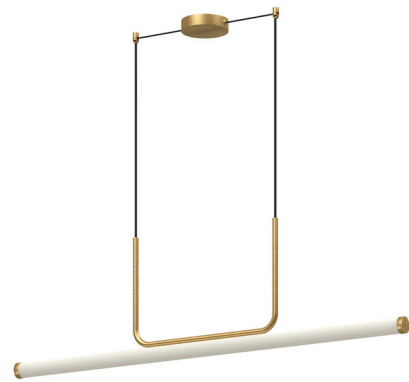

Lightology

lightology.com
866-954-4489
10-06-25

Project: _____

Company: _____

Location: _____ Fixture Type: _____

SPEC #: **KZC1193105**

Approved On: _____ Approved By: _____

Vesper Linear Pendant By Kuzco Lighting

Description

The Vesper Linear Pendant brings a clean industrial vibe to your interior space. The playful U shaped frame hold a tubular acrylic diffuser, casting warm shadows across your room. Suitable for Sloped Ceilings.

Specifications

COLOR Frosted
BODY FINISH Brushed Gold
WATTAGE 32W
DIMMER Standard 120V
DIMENSIONS 48.25"L x 1.75"W x 13.62"H
INTEGRATED LED MODULE 1 x LED/32W/120V LED
COUNTRY OF ORIGIN China

Technical Information

PRODUCT DIMENSIONS Adjustable Cable Length: 120"
COLOR RENDERING 90 CRI
LAMP COLOR 3000K
LUMENS/WATT 54.38
LUMINOUS FLUX 1740 lumens

Shown in brushed gold / frosted

CLICK TO VIEW PRODUCT

Notes: