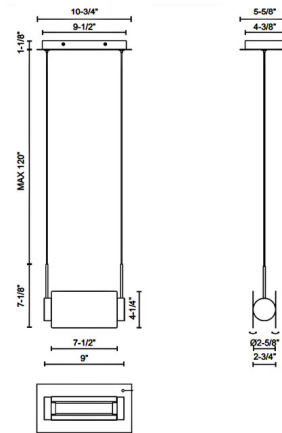

Shown in black / opal

CLICK TO VIEW PRODUCT

Notes: