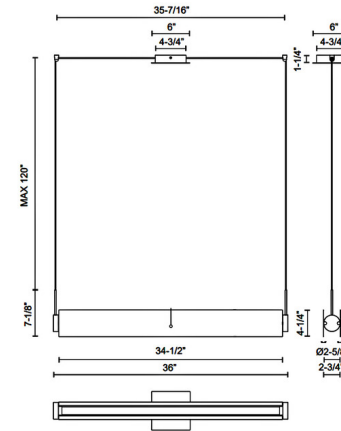

### Specifications

COLOR	Opal
BODY FINISH	Black
WATTAGE	25W
DIMMER	N/A
DIMENSIONS	36"L x 2.75"W x 7.12"H
INTEGRATED LED MODULE	1 x LED/25W/120V LED
COUNTRY OF ORIGIN	China

### Technical Information

PRODUCT DIMENSIONS	Adjustable Cable Length: 120"
COLOR RENDERING	90 CRI
LAMP COLOR	3000K
LUMENS/WATT	40.00
LUMINOUS FLUX	1000 lumens

Shown in black / opal

CLICK TO VIEW PRODUCT

Notes: