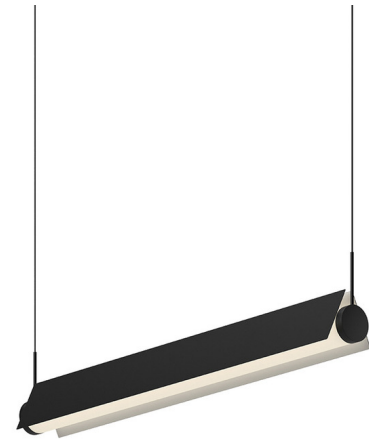

## Phoenix Linear Pendant By Kuzco Lighting

### Description

The Phoenix Linear Pendant brings a clean industrial look to your interior space. The glass diffuser is covered by an adjustable shade, to cast warm light exactly where you want it. Suitable for Sloped Ceilings.

### Specifications

COLOR	Opal
BODY FINISH	Black
WATTAGE	25W
DIMMER	N/A
DIMENSIONS	36"L x 2.75"W x 7.12"H
INTEGRATED LED MODULE	1 x LED/25W/120V LED
COUNTRY OF ORIGIN	China

### Technical Information

PRODUCT DIMENSIONS	Adjustable Cable Length: 120"
COLOR RENDERING	90 CRI
LAMP COLOR	3000K
LUMENS/WATT	40.00
LUMINOUS FLUX	1000 lumens

Shown in black / opal

CLICK TO VIEW PRODUCT

Notes: