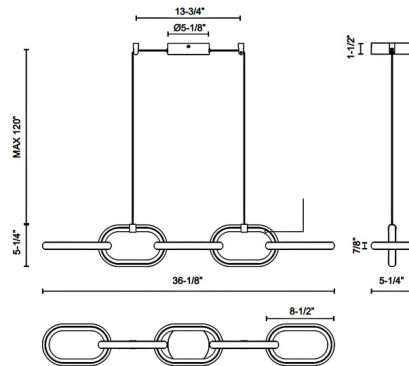

Shown in black / white