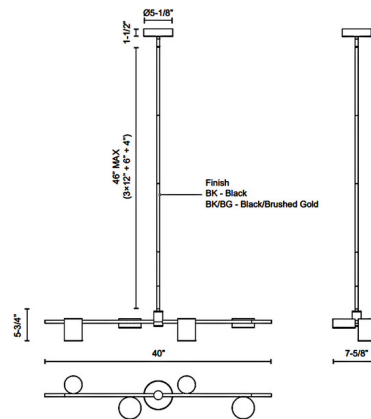

CLICK TO VIEW PRODUCT

Notes: