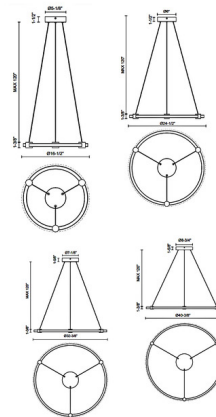

CLICK TO VIEW PRODUCT

Notes: