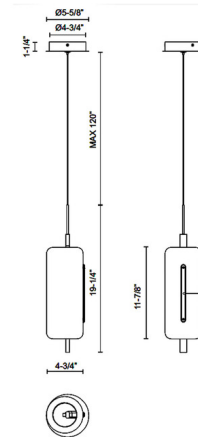

Shown in black / clear / white

CLICK TO VIEW PRODUCT

Notes: