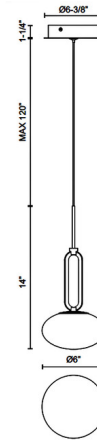

### Specifications

COLOR	Opal
BODY FINISH	Black
WATTAGE	11W
DIMMER	Standard 120V
DIMENSIONS	.6"W x 14"H
INTEGRATED LED MODULE	1 x LED/11W/120V LED
COUNTRY OF ORIGIN	China

### Technical Information

PRODUCT DIMENSIONS	Adjustable Cable Length: 120"
COLOR RENDERING	90 CRI
LAMP COLOR	3000K
LUMENS/WATT	40.91
LUMINOUS FLUX	450 lumens

Shown in black / opal

CLICK TO VIEW PRODUCT

Notes: