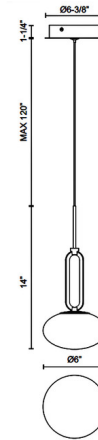

CLICK TO VIEW PRODUCT

Notes: