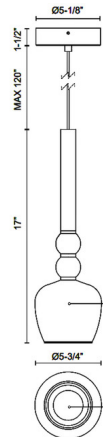

Description

The Rise Pendant brings a clean modern design to your interior space. The slender frame holds delicate glass spheres is complemented by clear decorative glass, casting warm shadows across your room. Suitable for Sloped Ceilings.

Specifications

COLOR Clear / White
BODY FINISH Brushed Gold
WATTAGE 14W
DIMMER Standard 120V
DIMENSIONS 5.75"W x 17"H
INTEGRATED LED MODULE 1 x LED/14W/120V LED
COUNTRY OF ORIGIN China

Technical Information

COLOR RENDERING 90 CRI
LAMP COLOR 3000K
LUMENS/WATT 34.29
LUMINOUS FLUX 480 lumens

Shown in brushed gold / clear / white

CLICK TO VIEW PRODUCT

Notes: