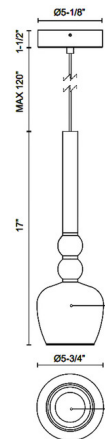

Description

The Rise Pendant brings a clean modern design to your interior space. The slender frame holds delicate glass spheres is complemented by clear decorative glass, casting warm shadows across your room. Suitable for Sloped Ceilings.

Specifications

COLOR Clear / White
BODY FINISH Black
WATTAGE 14W
DIMMER Standard 120V
DIMENSIONS 5.75"W x 17"H
INTEGRATED LED MODULE 1 x LED/14W/120V LED
COUNTRY OF ORIGIN China

Technical Information

COLOR RENDERING 90 CRI
LAMP COLOR 3000K
LUMENS/WATT 34.29
LUMINOUS FLUX 480 lumens

Shown in black / clear / white

CLICK TO VIEW PRODUCT

Notes: