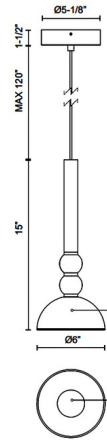

### Description

The Rise Bowl Pendant brings a clean modern design to your interior space. The slender frame holds delicate glass spheres is complemented by a clear glass bowl, casting warm shadows across your room. Suitable for Sloped Ceilings.

### Specifications

COLOR . . . . . Clear / White  
BODY FINISH . . . . . Brushed Gold  
WATTAGE . . . . . 14W  
DIMMER . . . . . Standard 120V  
DIMENSIONS . . . . . 6"W x 15"H  
INTEGRATED LED MODULE . . . . . 1 x LED/14W/120V LED  
COUNTRY OF ORIGIN . . . . . China

### Technical Information

COLOR RENDERING . . . . . 90 CRI  
LAMP COLOR . . . . . 3000K  
LUMENS/WATT . . . . . 34.29  
LUMINOUS FLUX . . . . . 480 lumens

Shown in brushed gold / clear / white

CLICK TO VIEW PRODUCT