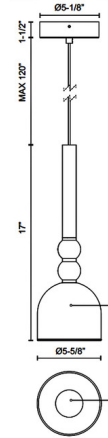

Description

The Rise Dome Pendant brings a clean modern design to your interior space. The slender frame holds delicate glass spheres is complemented by a clear glass dome, casting warm shadows across your room. Suitable for Sloped Ceilings.

Specifications

COLOR	Clear / White
BODY FINISH	Brushed Gold
WATTAGE	14W
DIMMER	Standard 120V
DIMENSIONS	5.62"W x 17"H
INTEGRATED LED MODULE	1 x LED/14W/120V LED
COUNTRY OF ORIGIN	China

Technical Information

PRODUCT DIMENSIONS	Adjustable Cable Length: 120"
COLOR RENDERING	90 CRI
LAMP COLOR	3000K
LUMENS/WATT	34.29
LUMINOUS FLUX	480 lumens

Shown in brushed gold / clear / white

CLICK TO VIEW PRODUCT

Notes: