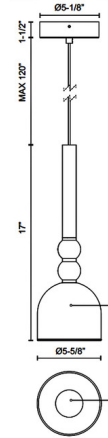

### Description

The Rise Dome Pendant brings a clean modern design to your interior space. The slender frame holds delicate glass spheres is complemented by a clear glass dome, casting warm shadows across your room. Suitable for Sloped Ceilings.

### Specifications

COLOR	Clear / White
BODY FINISH	Brushed Gold
WATTAGE	14W
DIMMER	Standard 120V
DIMENSIONS	5.62"W x 17"H
INTEGRATED LED MODULE	1 x LED/14W/120V LED
COUNTRY OF ORIGIN	China

### Technical Information

PRODUCT DIMENSIONS	Adjustable Cable Length: 120"
COLOR RENDERING	90 CRI
LAMP COLOR	3000K
LUMENS/WATT	34.29
LUMINOUS FLUX	480 lumens

Shown in brushed gold / clear / white

CLICK TO VIEW PRODUCT