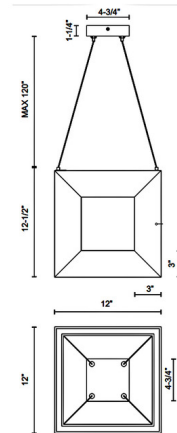

Description

The Morina Pendant brings a geometric design with natural tones to your interior space. The stunning wood veneer square, with slim panels, houses the frosted silicone diffuser, casting warm shadows in your room. Suitable for Sloped Ceilings.

Shown in white oak / white

Specifications

COLOR	White
BODY FINISH	White Oak
WATTAGE	20W
DIMMER	Standard 120V
DIMENSIONS	12"W x 12.5"H
INTEGRATED LED MODULE	1 x LED/20W/120V LED
COUNTRY OF ORIGIN	China

Technical Information

PRODUCT DIMENSIONS	Adjustable Cable Length: 120"
COLOR RENDERING	90 CRI
LAMP COLOR	3000K
LUMENS/WATT	35.00
LUMINOUS FLUX	700 lumens

CLICK TO VIEW PRODUCT

Notes: