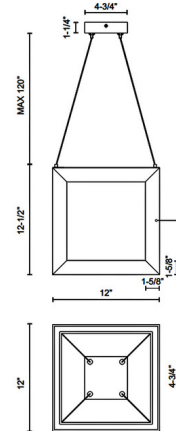

CLICK TO VIEW PRODUCT

Notes: