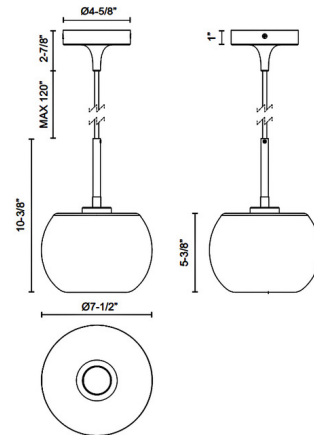

Specifications

COLOR Smoked / Black
BODY FINISH N/A
WATTAGE 60W
DIMMER Standard 120V
DIMENSIONS 7.5"W x 1.37"H
BULB NOT INCLUDED 1 x A19/Medium (E26)/60W/120V Incandescent
OTHER BULB OPTIONS 1 x A19/Medium (E26)/120V LED
COUNTRY OF ORIGIN China

Technical Information

PRODUCT DIMENSIONS Adjustable Cable Length: 120"

Shown in smoked / black

CLICK TO VIEW PRODUCT

Notes: