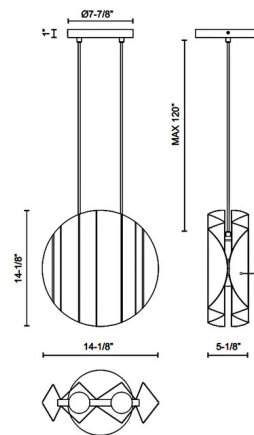

### Specifications

COLOR . . . . . Gold  
BODY FINISH . . . . . Black  
WATTAGE . . . . . 120W  
DIMMER . . . . . Standard 120V  
DIMENSIONS . . . . . 5.12"W x 14.12"H  
BULB NOT INCLUDED . . . . . 2 x A19/Medium (E26)/60W/120V Incandescent  
OTHER BULB OPTIONS . . . . . 2 x A19/Medium (E26)/120V LED  
COUNTRY OF ORIGIN . . . . . China

### Technical Information

PRODUCT DIMENSIONS . . . . . Adjustable Cable Length: 120"

Shown in black / gold

CLICK TO VIEW PRODUCT

Notes: