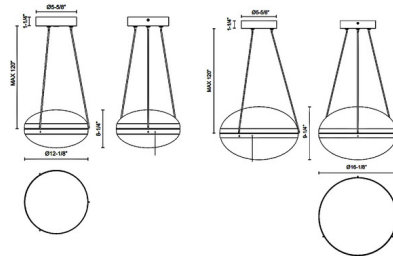

Specifications

COLOR Frost / Clear
BODY FINISH Black
WATTAGE 29W
DIMMER Standard 120V
DIMENSIONS 12.12"W x 8.25"H
INTEGRATED LED MODULE 1 x LED/29W/120V LED
COUNTRY OF ORIGIN China

Technical Information

PRODUCT DIMENSIONS Adjustable Cable Length: 120"
COLOR RENDERING 90 CRI
LAMP COLOR 3000K
LUMENS/WATT 39.66
LUMINOUS FLUX 1150 lumens

Shown in black / frost / clear

CLICK TO VIEW PRODUCT

Notes: