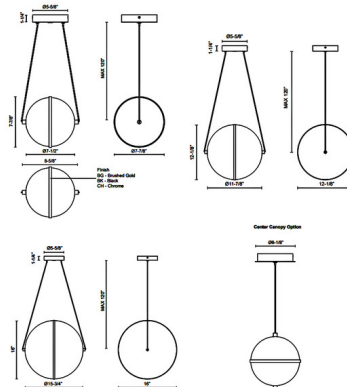

CLICK TO VIEW PRODUCT

Notes: