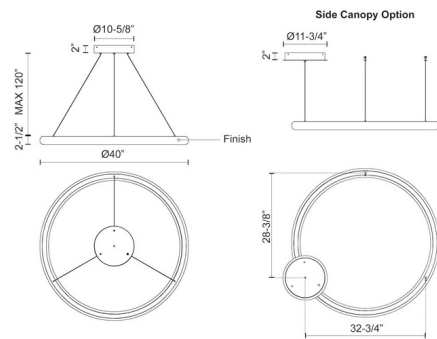

CLICK TO VIEW PRODUCT

Notes: