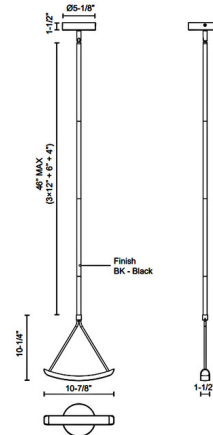

CLICK TO VIEW PRODUCT

Notes: