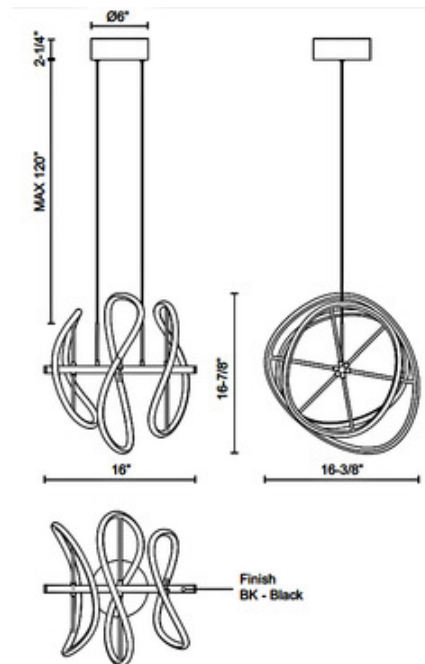

COMPANY	PROJECT	FIXTURE TYPE	APPROVED BY	DATE