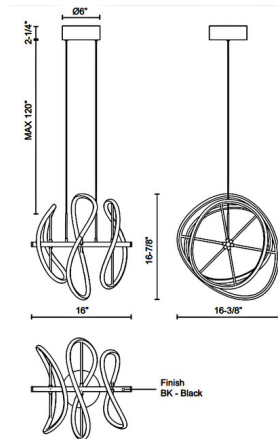

Description

The Collide Pendant brings an artistic look to your interior space. The curved silicone diffusers, cast warm shadows across your room. Suitable for Sloped Ceilings.

Specifications

COLOR White
BODY FINISH Black
WATTAGE 50W
DIMMER N/A
DIMENSIONS 16.37"W x 16.87"H
INTEGRATED LED MODULE 1 x LED/50W/120V LED
COUNTRY OF ORIGIN China

Technical Information

PRODUCT DIMENSIONS Adjustable Cable Length: 120"
COLOR RENDERING 90 CRI
LAMP COLOR 3000K
LUMENS/WATT 45.00
LUMINOUS FLUX 2250 lumens

Shown in black / white

CLICK TO VIEW PRODUCT

Notes: