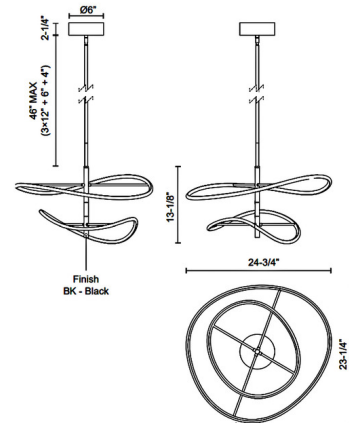

Specifications

COLOR	White
BODY FINISH	Black
WATTAGE	41W
DIMMER	N/A
DIMENSIONS	24.75"W x 13.12"H
INTEGRATED LED MODULE	1 x LED/41W/120V LED
COUNTRY OF ORIGIN	China

Technical Information

PRODUCT DIMENSIONS	Downrods: One 4", One 6" and Three 12" Included
COLOR RENDERING	90 CRI
LAMP COLOR	3000K
LUMENS/WATT	84.88
LUMINOUS FLUX	3480 lumens

Shown in black / white

CLICK TO VIEW PRODUCT

Notes: