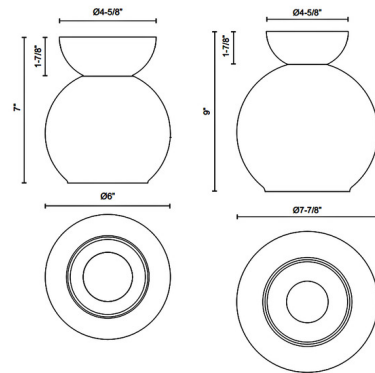

### Specifications

COLOR . . . . . Smoked / Black  
BODY FINISH . . . . . Black  
WATTAGE . . . . . 60W  
DIMMER . . . . . Standard 120V  
DIMENSIONS . . . . . 6"W x 7"H  
BULB NOT INCLUDED . . . . . 1 x A19/Medium (E26)/60W/120V Incandescent  
OTHER BULB OPTIONS . . . . . 1 x A19/Medium (E26)/120V LED  
COUNTRY OF ORIGIN . . . . . China