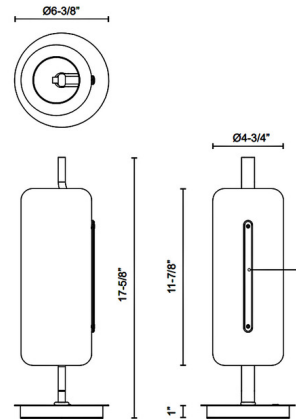

Shown in black / clear / white

CLICK TO VIEW PRODUCT

Notes: