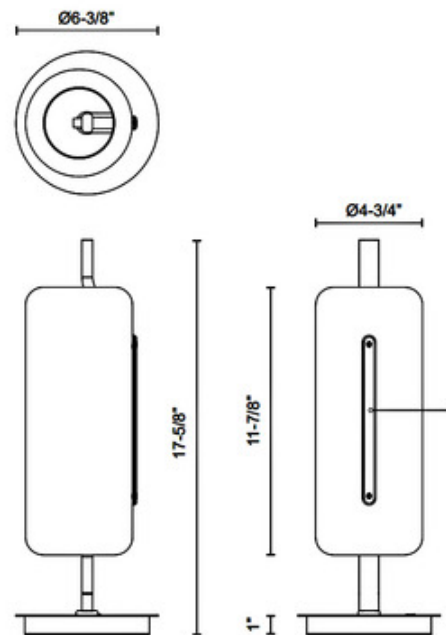

BRAND

Kuzco Lighting

DESCRIPTION

The Hilo Table Lamp adds a unique beauty to your interior space. The smooth frame holds outer clear glass and an inner white diffuser, casting warm shadows across your room. Touch dimmer is located at the base of the stem. Touch and hold to dim, touch to turn On/Off.

Shown in: Black / Clear / White

SHADE COLOR	Clear / White
BODY FINISH	Black
WATTAGE	9W
DIMMER	Included
DIMENSIONS	6.37"W x 17.62"H
INTEGRATED LED MODULE	
LAMP	1 x LED/9W/120V LED

Technical Information

LUMINOUS FLUX	320 lumens
LUMENS/WATT	35.56
LAMP COLOR	3000K
COLOR RENDERING	90 CRI

SPEC # KZC1193178

COMPANY	PROJECT	FIXTURE TYPE	APPROVED BY	DATE