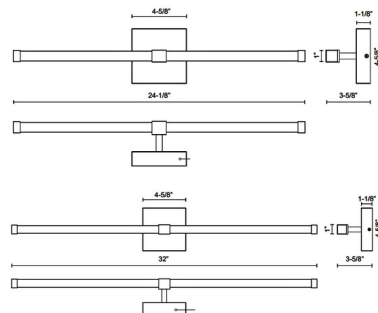

### Specifications

COLOR	Clear / White
BODY FINISH	Black
WATTAGE	12W
DIMMER	Low Voltage Electronic
DIMENSIONS	1"W x 24.12"H x 3.62"D
INTEGRATED LED MODULE	1 x LED/12W/120V LED
COUNTRY OF ORIGIN	China