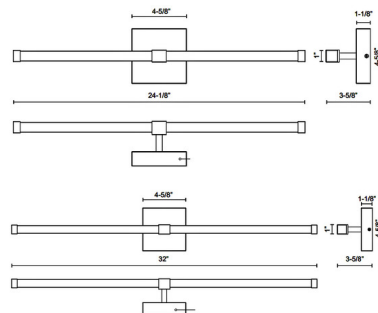

Lightology

lightology.com
866-954-4489
04-24-26

Project: _____

Company: _____

Location: _____ Fixture Type: _____

SPEC #: **KZC1193180**

Approved On: _____ Approved By: _____

Blade Bathroom Vanity Light By Kuzco Lighting

Description

The Blade Bathroom Vanity Light brings both form and function to your interior space with its bold depth of light. The long, linear acrylic ribbed diffuser is capped at the ends and has a silicone inner form, casting warm shadows across your room. May be mounted horizontally or vertically.

Specifications

COLOR . . . . . Clear / White
BODY FINISH . . . . . Black
WATTAGE 12W
DIMMER . . . . . Low Voltage Electronic
DIMENSIONS . . . . . 1"W x 24.12"H x 3.62"D
INTEGRATED LED MODULE . . . . . 1 x LED/12W/120V LED
COUNTRY OF ORIGIN . . . . . China

Technical Information

COLOR RENDERING . . . . . 90 CRI
LAMP COLOR 3000K
LUMENS/WATT 40.00
LUMINOUS FLUX . . . . . 480 lumens

Shown in black / clear / white

CLICK TO VIEW PRODUCT

Notes: