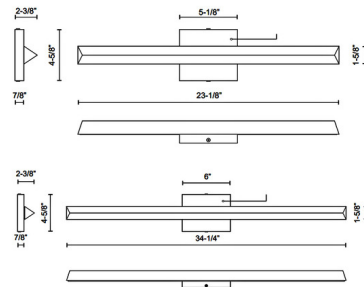

CLICK TO VIEW PRODUCT

Notes: