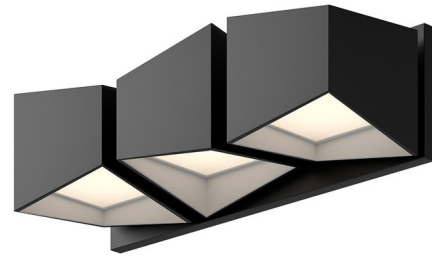

Lightology

lightology.com
866-954-4489
06-29-26

Project: _____

Company: _____

Location: _____ Fixture Type: _____

SPEC #: **KZC1193189**

Approved On: _____ Approved By: _____

Cubix Bathroom Vanity Light By Kuzco Lighting

Description

The Cubix Bathroom Vanity Light brings a playful origami look to your interior space. The smooth geometric frame is lined in white, and complemented by an acrylic diffuser, casting warm shadows across your room.

Specifications

COLOR . . . . . White
BODY FINISH . . . . . Black
WATTAGE 31.5W
DIMMER . . . . . Low Voltage Electronic
DIMENSIONS . . . . . 18.12"W x 5.62"H x 6.5"D
INTEGRATED LED MODULE . . . . . 3 x LED/10.5W/120V LED
COUNTRY OF ORIGIN . . . . . China

Technical Information

COLOR RENDERING . . . . . 90 CRI
LAMP COLOR 3000K
LUMENS/WATT 140.00
LUMINOUS FLUX . . . . . 1470 lumens