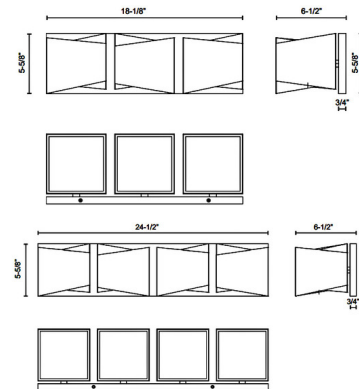

Shown in black / white