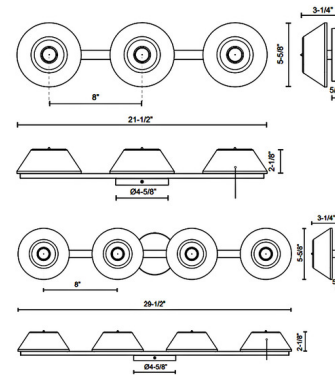

Shown in black / opal