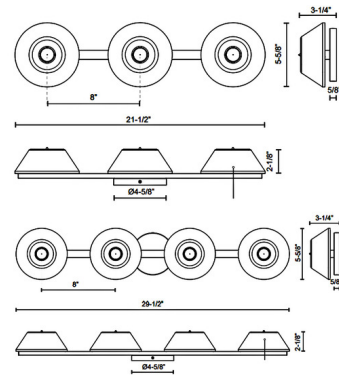

Shown in black / opal