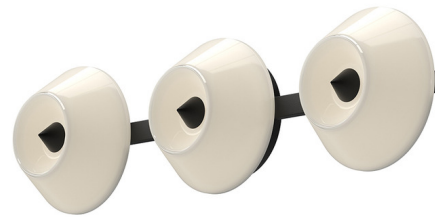

Lightology

lightology.com
866-954-4489
04-02-26

Project: _____
Company: _____
Location: _____ Fixture Type: _____
SPEC #: **KZC1193192**
Approved On: _____ Approved By: _____

Holt Bathroom Vanity Light By Kuzco Lighting

Description

The Holt Bathroom Vanity Light adds an edgy sophistication to your interior space. Each circular pyramid shaped glass shade has a decorative spike in the center, casting warm shadows across your room. May be mounted horizontally or vertically.

Specifications

COLOR	Opal
BODY FINISH	Black
WATTAGE	25.5W
DIMMER	Low Voltage Electronic
DIMENSIONS	21.5"W x 5.625"H x 3.25"D
INTEGRATED LED MODULE	3 x LED/8.5W/120V LED
COUNTRY OF ORIGIN	China

Technical Information

COLOR RENDERING	90 CRI
LAMP COLOR	3000K
LUMENS/WATT	78.82
LUMINOUS FLUX	670 lumens