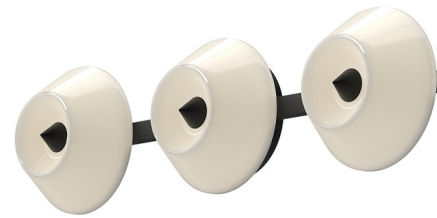

Lightology

lightology.com
866-954-4489
06-04-26

Project: _____
 Company: _____
 Location: _____ Fixture Type: _____
 SPEC #: **KZC1193192**
 Approved On: _____ Approved By: _____

Holt Bathroom Vanity Light By Kuzco Lighting

Description

The Holt Bathroom Vanity Light adds an edgy sophistication to your interior space. Each circular pyramid shaped glass shade has a decorative spike in the center, casting warm shadows across your room. May be mounted horizontally or vertically.

Specifications

COLOR Opal
 BODY FINISH Black
 WATTAGE 25.5W
 DIMMER Low Voltage Electronic
 DIMENSIONS 21.5"W x 5.625"H x 3.25"D
 INTEGRATED LED MODULE 3 x LED/8.5W/120V LED
 COUNTRY OF ORIGIN China

Technical Information

COLOR RENDERING 90 CRI
 LAMP COLOR 3000K
 LUMENS/WATT 78.82
 LUMINOUS FLUX 670 lumens

Shown in black / opal

CLICK TO VIEW PRODUCT

Notes: