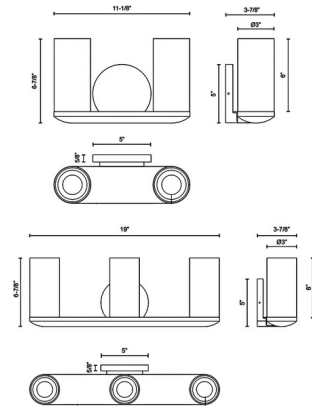

### Specifications

COLOR	Clear / White
BODY FINISH	Brushed Gold
WATTAGE	11W
DIMMER	Low Voltage Electronic
DIMENSIONS	11.12"W x 6.87"H x 3.87"D
INTEGRATED LED MODULE	2 x LED/5.5W/120V LED
COUNTRY OF ORIGIN	China

### Technical Information

PRODUCT DIMENSIONS	Backplate: 5" diameter
COLOR RENDERING	90 CRI
LAMP COLOR	3000K
LUMENS/WATT	253.64
LUMINOUS FLUX	1395 lumens

CLICK TO VIEW PRODUCT

Notes: