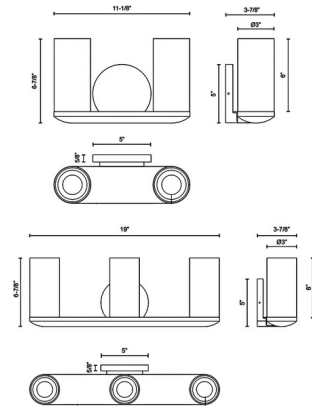

Shown in brushed gold / clear / white

Specifications

COLOR	Clear / White
BODY FINISH	Brushed Gold
WATTAGE	11W
DIMMER	Low Voltage Electronic
DIMENSIONS	11.12"W x 6.87"H x 3.87"D
INTEGRATED LED MODULE	2 x LED/5.5W/120V LED
COUNTRY OF ORIGIN	China

Technical Information

PRODUCT DIMENSIONS	Backplate: 5" diameter
COLOR RENDERING	90 CRI
LAMP COLOR	3000K
LUMENS/WATT	253.64
LUMINOUS FLUX	1395 lumens

CLICK TO VIEW PRODUCT

Notes: