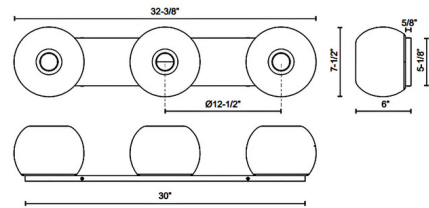

Shown in copper / brushed gold

Specifications

COLOR	Copper / Brushed Gold
BODY FINISH	N/A
WATTAGE	180W
DIMMER	Standard 120V
DIMENSIONS	32.388"W x 7.5"H x 6"D
BULB NOT INCLUDED	3 x A19/Medium (E26)/60W/120V Incandescent
OTHER BULB OPTIONS	3 x A19/Medium (E26)/120V LED
COUNTRY OF ORIGIN	China