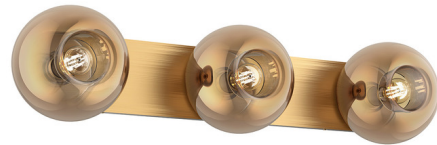

Lightology

lightology.com
866-954-4489
07-09-26

Project: _____

Company: _____

Location: _____ Fixture Type: _____

SPEC #: **KZC1193203**

Approved On: _____ Approved By: _____

Samar Bathroom Vanity Light By Kuzco Lighting

Description

The Samar Bathroom Vanity Light brings a clean versatile look to your interior space. The smooth steel frame holds gorgeous ombre shades, casting warm shadows across your room. May be mounted horizontally or vertically.

Shown in copper / brushed gold

Specifications

COLOR	Copper / Brushed Gold
BODY FINISH	N/A
WATTAGE	180W
DIMMER	Standard 120V
DIMENSIONS	32.388"W x 7.5"H x 6"D
BULB NOT INCLUDED	3 x A19/Medium (E26)/60W/120V Incandescent
OTHER BULB OPTIONS	3 x A19/Medium (E26)/120V LED
COUNTRY OF ORIGIN	China