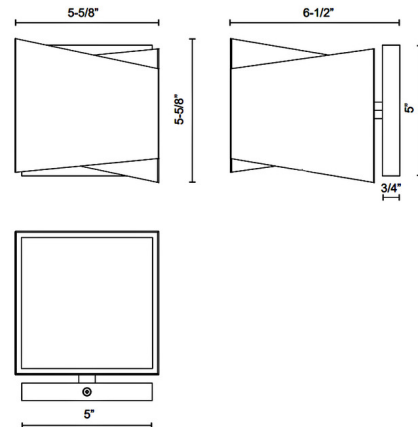

Shown in black / white

Specifications

COLOR White
BODY FINISH Black
WATTAGE 11W
DIMMER Low Voltage Electronic
DIMENSIONS 5.62"W x 5.62"H x 6.5"D
INTEGRATED LED MODULE 1 x LED/11W/120V LED
COUNTRY OF ORIGIN China