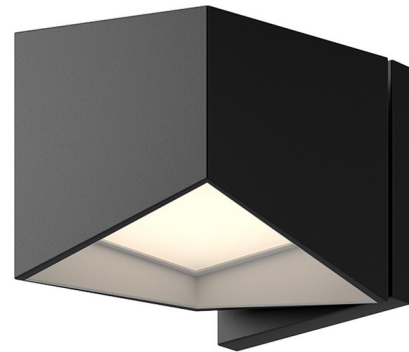

Lightology

lightology.com
866-954-4489
04-15-26

Project: _____

Company: _____

Location: _____ Fixture Type: _____

SPEC #: **KZC1193207**

Approved On: _____ Approved By: _____

Cubix Wall Sconce

By Kuzco Lighting

Description

The Cubix Wall Sconce brings a playful origami look to your interior space. The smooth geometric frame is lined in white, and complemented by an acrylic diffuser, casting warm shadows across your room.

Shown in black / white

Specifications

COLOR White
BODY FINISH Black
WATTAGE 11W
DIMMER Low Voltage Electronic
DIMENSIONS 5.62"W x 5.62"H x 6.5"D
INTEGRATED LED MODULE 1 x LED/11W/120V LED
COUNTRY OF ORIGIN China