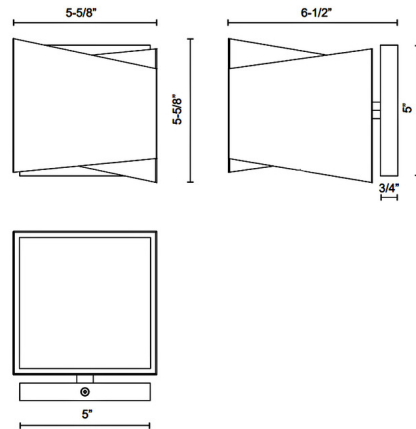

Shown in black / white

Specifications

COLOR	White
BODY FINISH	Black
WATTAGE	11W
DIMMER	Low Voltage Electronic
DIMENSIONS	5.62"W x 5.62"H x 6.5"D
INTEGRATED LED MODULE	1 x LED/11W/120V LED
COUNTRY OF ORIGIN	China