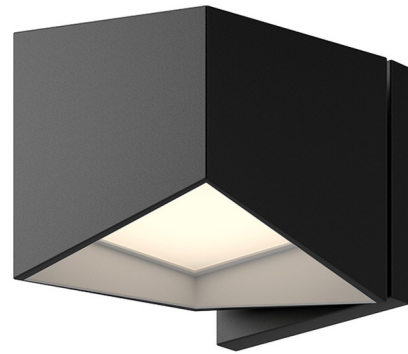

Lightology

lightology.com
866-954-4489
06-20-26

Project: _____

Company: _____

Location: _____ Fixture Type: _____

SPEC #: **KZC1193207**

Approved On: _____ Approved By: _____

Cubix Wall Sconce By Kuzco Lighting

Description

The Cubix Wall Sconce brings a playful origami look to your interior space. The smooth geometric frame is lined in white, and complemented by an acrylic diffuser, casting warm shadows across your room.

Shown in black / white

Specifications

COLOR	White
BODY FINISH	Black
WATTAGE	11W
DIMMER	Low Voltage Electronic
DIMENSIONS	5.62"W x 5.62"H x 6.5"D
INTEGRATED LED MODULE	1 x LED/11W/120V LED
COUNTRY OF ORIGIN	China