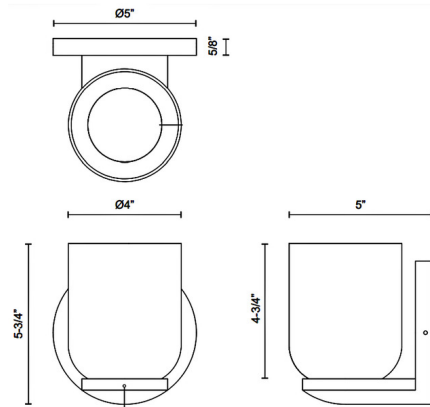

CLICK TO VIEW PRODUCT

Notes: