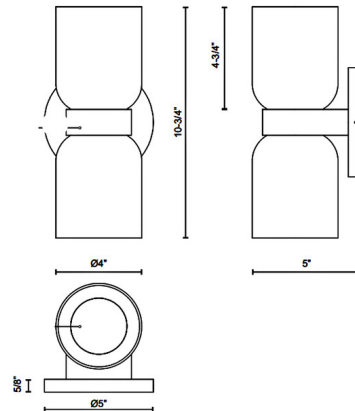

CLICK TO VIEW PRODUCT

Notes: