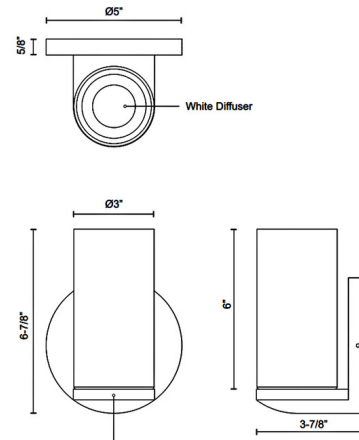

### Description

The Birch Wall Sconce brings a warm romantic look to your interior space. The smooth frame is complemented by clear cylindrical glass surrounding an inner white glass cylinder, casting bold shadows across your room. Can be mounted up or down.

### Specifications

COLOR	Clear / White
BODY FINISH	Black
WATTAGE	6W
DIMMER	Low Voltage Electronic
DIMENSIONS	5"W x 6.87"H x 3.87"D
INTEGRATED LED MODULE	1 x LED/6W/120V LED
COUNTRY OF ORIGIN	China

### Technical Information

PRODUCT DIMENSIONS	Backplate: 5" diameter
COLOR RENDERING	90 CRI
LAMP COLOR	3000K
LUMENS/WATT	129.17
LUMINOUS FLUX	775 lumens

Shown in black / clear / white

CLICK TO VIEW PRODUCT