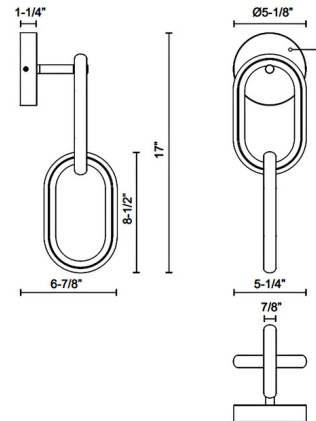

Shown in black / white