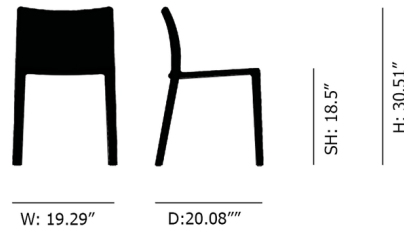

Shown in beige

Specifications

COLOR	Beige
BODY FINISH	N/A
WATTAGE	N/A
DIMMER	N/A
DIMENSIONS	19.29\"W x 30.51\"H x 20.08\"D
BULB	N/A

Technical Information

PRODUCT DIMENSIONS	Seat Height: 18.5"
--------------------	--------------------