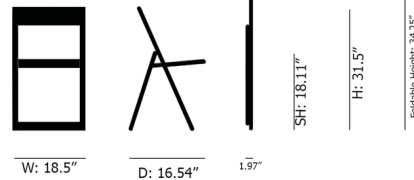

Shown in natural wood

Specifications

COLOR	Natural Wood
BODY FINISH	N/A
WATTAGE	N/A
DIMMER	N/A
DIMENSIONS	18.5"W x 31.5"H x 16.54"D
BULB	N/A

Technical Information

PRODUCT DIMENSIONS	Seat Height: 18.11"
--------------------	---------------------