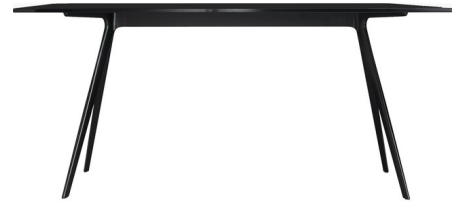

Lightology

lightology.com
866-954-4489
04-19-26

Project: _____

Company: _____

Location: _____ Fixture Type: _____

SPEC #: **MAG1193429**

Approved On: _____ Approved By: _____

Baguette & Central Dining Table By Magis

Description

The Baguette & Central Dining Table is a rectangular table in two parts. An MDF tabletop rests on a highly resistant yet delicate aluminum base. We focused our attention on the structure of the project to use the less aluminum material as possible. The effect is visual as it brings an additional graphical feature to the table: the heavy top is only supported by four chopstick-looking feet.

Shown in black

W: 80.70"

H: 29.13"

Specifications

COLOR	N/A
BODY FINISH	Black
WATTAGE	N/A
DIMMER	N/A
DIMENSIONS	80.7"W x 29.13"H x 33.46"D
BULB	N/A

CLICK TO VIEW PRODUCT

Notes: