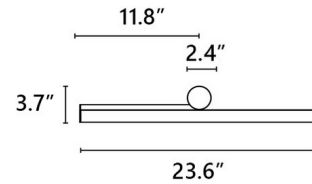

Shown in matte black / opal