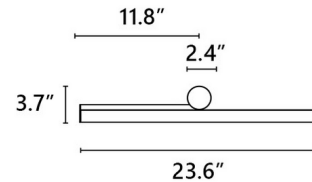

Shown in matte black / opal