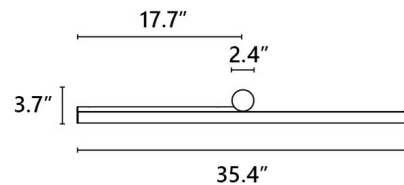

Lightology

lightology.com
866-954-4489
07-02-26

Project: _____

Company: _____

Location: _____ Fixture Type: _____

SPEC #: **MAR1193626**

Approved On: _____ Approved By: _____

Ambrosia Wall Sconce

By Marset

Description

The Ambrosia Wall Sconce is sophisticated and sleek. It features a smooth tubular structure created with geometric shapes that will add beauty to any space. This fixture can be mounted vertically or horizontally. Note: Not compatible with US junction box. Requires a cover plate and a 24V remote power supply, sold separately.

Specifications

COLOR . . . . . Opal
BODY FINISH . . . . . Matte Black
WATTAGE 14.4W
DIMMER . . . . . Dimmable
DIMENSIONS . . . . . 35.4"W x 3.7"H x 3.1"D
INTEGRATED LED MODULE . . . . . 1x LED/14.4W/24V LED
COUNTRY OF ORIGIN . . . . . Spain

Technical Information

COLOR RENDERING . . . . . 90 CRI
LAMP COLOR 2200K
LUMENS/WATT 110.21
LUMINOUS FLUX . . . . . 1587 lumens

Shown in matte black / opal

CLICK TO VIEW PRODUCT

Notes: