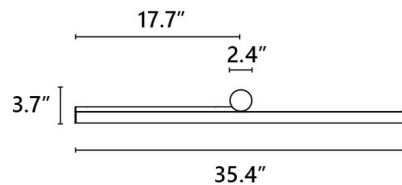

Lightology

lightology.com
866-954-4489
04-21-26

Project: _____

Company: _____

Location: _____ Fixture Type: _____

SPEC #: **MAR1193626**

Approved On: _____ Approved By: _____

Ambrosia Wall Sconce

By Marset

Description

The Ambrosia Wall Sconce is sophisticated and sleek. It features a smooth tubular structure created with geometric shapes that will add beauty to any space. This fixture can be mounted vertically or horizontally. Note: Not compatible with US junction box. Requires a cover plate and a 24V remote power supply, sold separately.

Specifications

COLOR . . . . . Opal
BODY FINISH . . . . . Matte Black
WATTAGE 14.4W
DIMMER . . . . . Dimmable
DIMENSIONS . . . . . 35.4"W x 3.7"H x 3.1"D
INTEGRATED LED MODULE . . . . . 1x LED/14.4W/24V LED
COUNTRY OF ORIGIN . . . . . Spain

Technical Information

COLOR RENDERING . . . . . 90 CRI
LAMP COLOR 2200K
LUMENS/WATT 110.21
LUMINOUS FLUX . . . . . 1587 lumens

Shown in matte black / opal

CLICK TO VIEW PRODUCT

Notes: