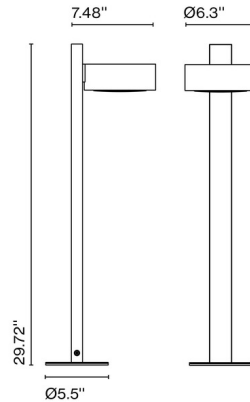

CLICK TO VIEW PRODUCT

Notes: