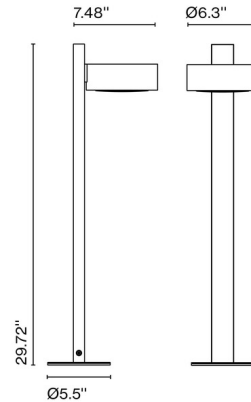

CLICK TO VIEW PRODUCT

Notes: