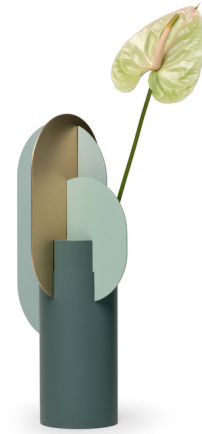

Lightology

lightology.com
866-954-4489
07-03-26

Project: _____

Company: _____

Location: _____ Fixture Type: _____

SPEC #: **NMHT193912**

Approved On: _____ Approved By: _____

Ekster Vase

By Noom Home

Description

The Ekster Vase possesses a geometric design inspired by Suprematism, an early twentieth century art movement that explored the beauty of simple, abstract forms. This artistic sensibility is reflected in the vase's cylindrical shape which is accented by intersecting metal discs. The discs provide a decorative touch as well as serving as dividers and holders for flowers. Whether housing a floral arrangement or standing on its own, Ekster will elevate any interior with its sculptural presence.

Shown in aquamarine / celery / brass

Specifications

COLOR	N/A
BODY FINISH	Aquamarine / Celery / Brass
WATTAGE	N/A
DIMMER	N/A
DIMENSIONS	7.7"W x 15.4"H x 5.7"D
BULB	N/A

CLICK TO VIEW PRODUCT

Notes: