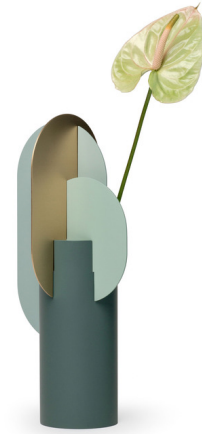

## Ekster Vase

By Noom Home

### Description

The Ekster Vase possesses a geometric design inspired by Suprematism, an early twentieth century art movement that explored the beauty of simple, abstract forms. This artistic sensibility is reflected in the vase's cylindrical shape which is accented by intersecting metal discs. The discs provide a decorative touch as well as serving as dividers and holders for flowers. Whether housing a floral arrangement or standing on its own, Ekster will elevate any interior with its sculptural presence.

Shown in aquamarine / celery / brass

### Specifications

COLOR	N/A
BODY FINISH	Aquamarine / Celery / Brass
WATTAGE	N/A
DIMMER	N/A
DIMENSIONS	7.7"W x 15.4"H x 5.7"D
BULB	N/A

CLICK TO VIEW PRODUCT

Notes: