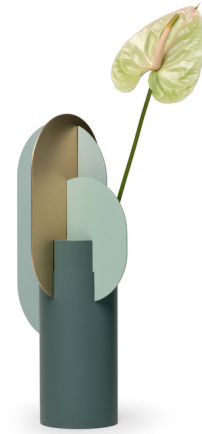

Lightology

lightology.com
866-954-4489
04-25-26

Project: _____

Company: _____

Location: _____ Fixture Type: _____

SPEC #: **NMHT193912**

Approved On: _____ Approved By: _____

Ekster Vase

By Noom Home

Description

The Ekster Vase possesses a geometric design inspired by Suprematism, an early twentieth century art movement that explored the beauty of simple, abstract forms. This artistic sensibility is reflected in the vase's cylindrical shape which is accented by intersecting metal discs. The discs provide a decorative touch as well as serving as dividers and holders for flowers. Whether housing a floral arrangement or standing on its own, Ekster will elevate any interior with its sculptural presence.

Shown in aquamarine / celery / brass

Specifications

| | |
|-------------|-----------------------------|
| COLOR | N/A |
| BODY FINISH | Aquamarine / Celery / Brass |
| WATTAGE | N/A |
| DIMMER | N/A |
| DIMENSIONS | 7.7"W x 15.4"H x 5.7"D |
| BULB | N/A |