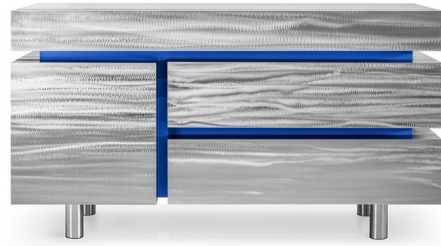

Lightology

lightology.com
866-954-4489
06-29-26

Project: _____

Company: _____

Location: _____ Fixture Type: _____

SPEC #: **NMHT193934**

Approved On: _____ Approved By: _____

Gerrit Sideboard

By Noom Home

Description

The Gerrit Sideboard features a contemporary design composed of simple geometric elements. Notches in the sideboard's facade outline the drawers and create visual depth. The rigid, linear structure is contrasted with a hand-brushed stainless steel texture reminiscent of ripples on water.

Shown in stainless steel / blue

Specifications

COLOR Blue
BODY FINISH Stainless Steel
WATTAGE N/A
DIMMER N/A
DIMENSIONS 55.1"W x 31.5"H x 19.7"D
BULB N/A

CLICK TO VIEW PRODUCT

Notes: