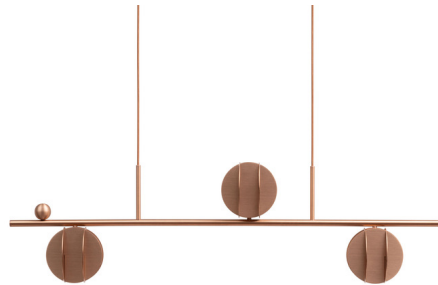

Lightology

lightology.com
866-954-4489
07-09-26

Project: _____

Company: _____

Location: _____ Fixture Type: _____

SPEC #: **NMHT194010**

Approved On: _____ Approved By: _____

EL Linear Pendant

By Noom Home

Description

The EL Linear Pendant possesses a geometric design inspired by the works of Suprematist artists El Lissitzky and Kazimir Malevich who explored the beauty of simple, abstract shapes. The lamp shades are constructed of intersecting round metal plates and attached to a sleek stem for a sculptural aesthetic that will add a modernist touch to any space. Includes canopy in matching finish and 118.1 inch field cuttable cord.

Shown in copper

Specifications

COLOR	N/A
BODY FINISH	Copper
WATTAGE	30W
DIMMER	Standard 120V
DIMENSIONS	45.3"L x 5.9"W x 12.6"H
BULB NOT INCLUDED	3 x JCD/G9/10W/120V LED

CLICK TO VIEW PRODUCT

Notes: