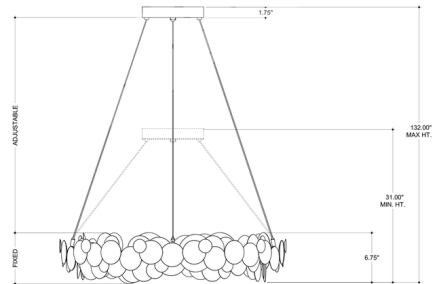

### Specifications

COLOR . . . . . N/A  
BODY FINISH . . . . . Contemporary Gold Leaf  
WATTAGE . . . . . 55W  
DIMMER . . . . . Low Voltage Electronic  
DIMENSIONS . . . . . 32"W x 6.5"H  
INTEGRATED LED MODULE . . . . . 1 x LED/55W/120V LED  
COUNTRY OF ORIGIN . . . . . Philippines

### Technical Information

PRODUCT DIMENSIONS . . . . . Adjustable Height: 31-124"  
LAMP COLOR . . . . . 3000K  
LUMENS/WATT . . . . . 72.73  
LUMINOUS FLUX . . . . . 4000 lumens

Shown in contemporary gold leaf