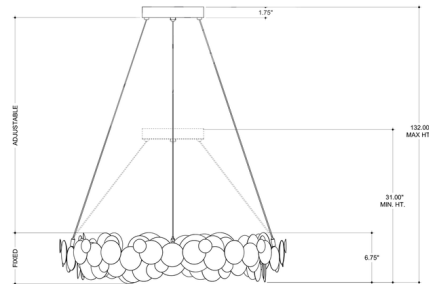

### Specifications

COLOR	N/A
BODY FINISH	Contemporary Gold Leaf
WATTAGE	55W
DIMMER	Low Voltage Electronic
DIMENSIONS	32"W x 6.5"H
INTEGRATED LED MODULE	1 x LED/55W/120V LED
COUNTRY OF ORIGIN	Philippines

### Technical Information

PRODUCT DIMENSIONS	Adjustable Height: 31-124"
LAMP COLOR	3000K
LUMENS/WATT	72.73
LUMINOUS FLUX	4000 lumens

Shown in contemporary gold leaf

CLICK TO VIEW PRODUCT

Notes: