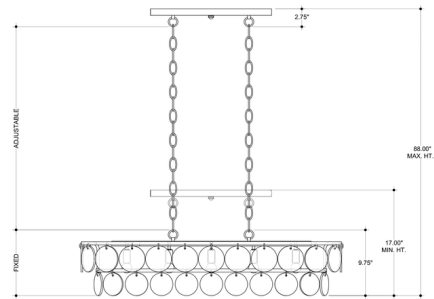

### Specifications

COLOR . . . . . Clear  
BODY FINISH . . . . . Silver Leaf  
WATTAGE . . . . . 300W  
DIMMER . . . . . Standard 120V  
DIMENSIONS . . . . . 40.25"L x 16.5"W x 9.75"H  
BULB NOT INCLUDED . . . . . 5 x G16.5/Candelabra (E12)/60W/120V Incandescent  
OTHER BULB OPTIONS . . . . . 5 x G16.5/Candelabra (E12)/120V LED  
COUNTRY OF ORIGIN . . . . . Philippines

### Technical Information

PRODUCT DIMENSIONS . . . . . Adjustable Height: 17" to 84"

Notes:

Shown in silver leaf / clear

CLICK TO VIEW PRODUCT