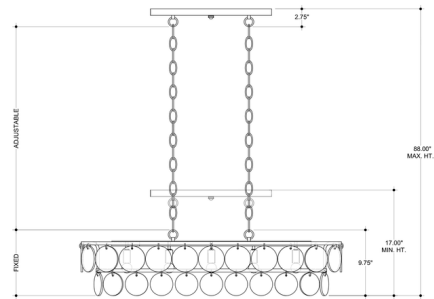

### Specifications

COLOR . . . . . Clear  
 BODY FINISH . . . . . Silver Leaf  
 WATTAGE . . . . . 300W  
 DIMMER . . . . . Standard 120V  
 DIMENSIONS . . . . . 40.25"L x 16.5"W x 9.75"H  
 BULB NOT INCLUDED . . . . . 5 x G16.5/Candelabra (E12)/60W/120V Incandescent  
 OTHER BULB OPTIONS . . . . . 5 x G16.5/Candelabra (E12)/120V LED  
 COUNTRY OF ORIGIN . . . . . Philippines

### Technical Information

PRODUCT DIMENSIONS . . . . . Adjustable Height: 17" to 84"

Shown in silver leaf / clear

CLICK TO VIEW PRODUCT

Notes: