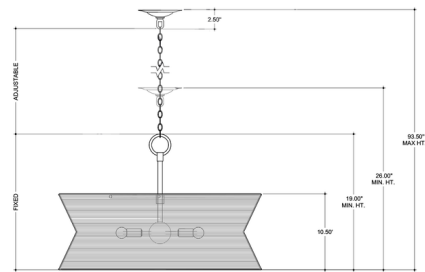

Specifications

COLOR Bleach
BODY FINISH Vanilla
WATTAGE 240W
DIMMER Standard 120V
DIMENSIONS 28.5"W x 19"H
BULB NOT INCLUDED 4 x G16.5/Candelabra (E12)/60W/120V Incandescent
OTHER BULB OPTIONS 4 x G16.5/Candelabra (E12)/120V LED
COUNTRY OF ORIGIN Philippines

Technical Information

PRODUCT DIMENSIONS Adjustable Height: 26" to 93"

Shown in vanilla / bleach

CLICK TO VIEW PRODUCT

Notes: