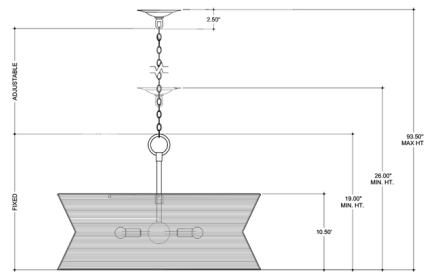

Specifications

COLOR Bleach
BODY FINISH Vanilla
WATTAGE 240W
DIMMER Standard 120V
DIMENSIONS 28.5"W x 19"H
BULB NOT INCLUDED 4 x G16.5/Candelabra (E12)/60W/120V Incandescent
OTHER BULB OPTIONS 4 x G16.5/Candelabra (E12)/120V LED
COUNTRY OF ORIGIN Philippines

Technical Information

PRODUCT DIMENSIONS Adjustable Height: 26" to 93"

Shown in vanilla / bleach

CLICK TO VIEW PRODUCT

Notes: