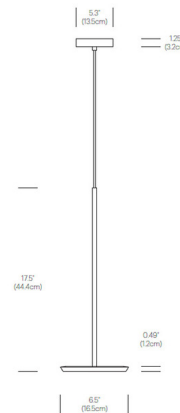

CLICK TO VIEW PRODUCT

Notes: