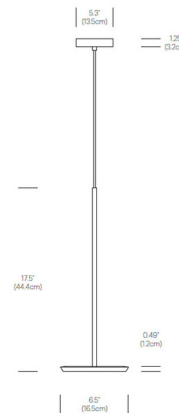

CLICK TO VIEW PRODUCT

Notes: