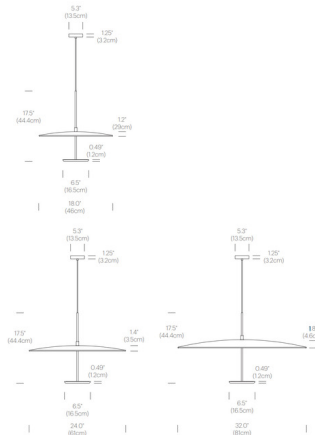

Lightology

lightology.com
866-954-4489
05-24-26

Project: _____
 Company: _____
 Location: _____ Fixture Type: _____
 SPEC #: **PBL194158**
 Approved On: _____ Approved By: _____

Sky Dome Pendant By Pablo

Description

The Sky Dome Pendant is a clean, detailed piece that will bring a bold presence into a variety of interior spaces. A dome in Wood or Spun Aluminum creates an eye catching element. Provides both up and down light for complete illumination. Note: Walnut and Oak domes are not available in 32 inch diameter.

Shown in matte black / white oak

Specifications

COLOR White Oak
 BODY FINISH Matte Black
 WATTAGE 18W
 DIMMER Low Voltage Electronic
 DIMENSIONS 18"W x 17.5"H
 INTEGRATED LED MODULE 1 x LED/18W/120V LED

Technical Information

LAMP LIFE 50000 hours
 COLOR RENDERING 90 CRI
 LAMP COLOR 2700K Warm Dim
 LUMENS/WATT 69.44
 LUMINOUS FLUX 1250 lumens

CLICK TO VIEW PRODUCT

Notes: